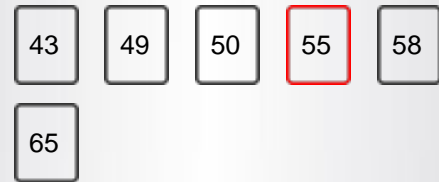

smartVue remote

smartVue share

super resolution

micro dimming

55HK5600

55HK5600