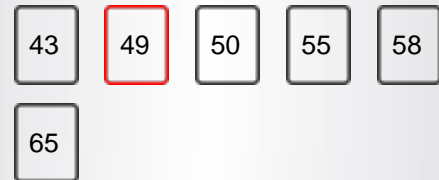

smartVue remote

smartVue share

super resolution

micro dimming

4K ULTRA HD SMARTVUE

49HK5600

49HK5600