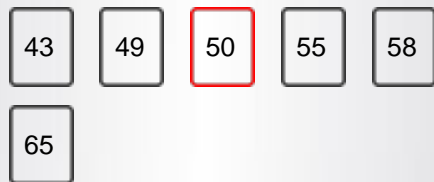

smartVue remote

smartVue share

super resolution

micro dimming

4K ULTRA HD SMARTVUE

50HK5600

50HK5600