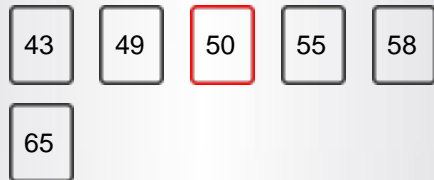

smartVue remote

smartVue share

super resolution

micro dimming

4K ULTRA HD SMARTVUE

50HK5600

50HK5600