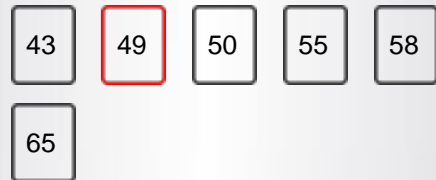

smartVue remote

smartVue share

super resolution

micro dimming

4K ULTRA HD SMARTVUE

49HK5600

49HK5600