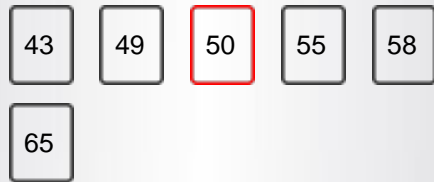

50HK5600

50HK5600

- UHD 4K
- SmartVue
- 2 HDMI, 1 USB
- Dolby Audio

4K ULTRA HD SMARTVUE

DISPLAY

Screen Size	50"
Resolution	3840x2160

MAIN FEATURES

Smart TV	Yes
Processor Type	QUAD CORE
TV-DVD Combi	No