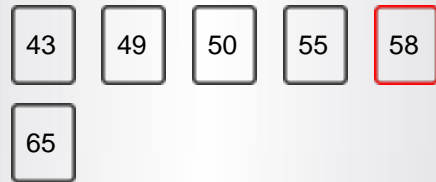

smartVue remote

smartVue share

super resolution

micro dimming

4K ULTRA HD SMARTVUE

58HK5600

58HK5600