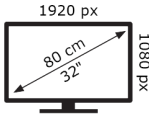

32 kWh/1000h