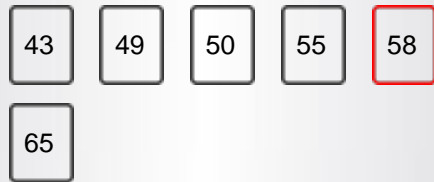

smartVue remote

smartVue share

super resolution

micro dimming

58HK5600

58HK5600