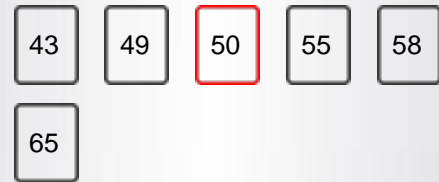

50HK5600

50HK5600

- UHD 4K
- SmartVue
- 2 HDMI, 1 USB
- Dolby Audio

4K ULTRA HD SMARTVUE

DISPLAY

Screen Size	50"
Resolution	3840x2160

MAIN FEATURES

Smart TV	Yes
Processor Type	QUAD CORE
TV-DVD Combi	No