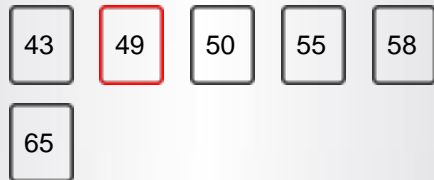

smartVue remote

smartVue share

super resolution

micro dimming

4K ULTRA HD SMARTVUE

49HK5600

49HK5600