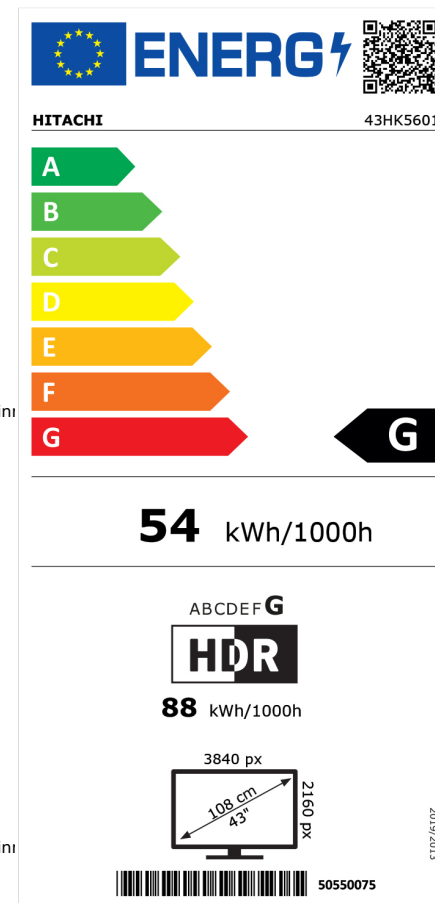

AKSESORË

Remote Control	Yes
Bateria e Kontrollit të Largët	Yes
Kontroll i vogël në distancë	No
Remote Control	PO
Bateria e Kontrollit të Largët	PO
Kontroll i vogël në distancë	jo

FUQIA / ENERGJISË

Konsumi i Energjisë në Standby	0,5W(ST-BY)
Tensioni i punës - Frekuenca	220-240V AC 50Hz
Lumenjimi%	72%
Plumbi (mg)	0
Merkuri (mg)	0
12V TV (TV celular)	No
Konsumi i Energjisë në Standby	0,5W(ST-BY)
Tensioni i punës - Frekuenca	220-240V AC 50Hz
Lumenjimi%	72%
Plumbi (mg)	0
Merkuri (mg)	0
12V TV (TV celular)	jo

The image shows a standard EU energy label for a Hitachi television. At the top left is the European Union flag and the word "ENERGY" with a lightning bolt. To the right is a QR code. Below this, the brand name "HITACHI" and model number "43HK5601" are printed. The main part of the label is a scale of energy efficiency from A (green) to G (red), with a black arrow pointing to G. Below the scale, the energy consumption is listed as "54 kWh/1000h". Underneath that is an "HDR" label with a scale from A to G, and a value of "88 kWh/1000h". A diagram of the TV shows its dimensions: 108 cm (43 inches) diagonal, 3840 px width, and 2160 px height. At the bottom, there is a barcode and the number "50550075". A small date "2019/2013" is printed vertically on the right side.