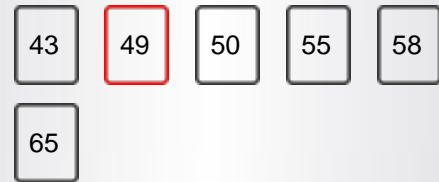

smartVue remote

smartVue share

super resolution

micro dimming

4K ULTRA HD SMARTVUE

49HK5600

49HK5600