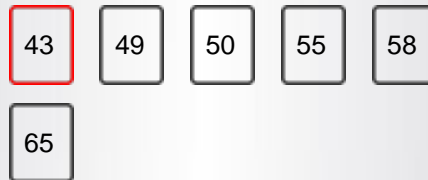

smartVue remote

smartVue share

super resolution

micro dimming

4K ULTRA HD SMARTVUE

43HK5600

43HK5600