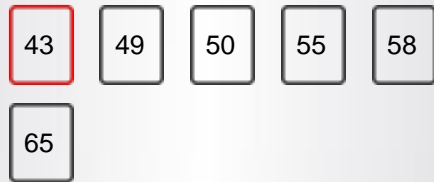

smartVue remote

smartVue share

super resolution

micro dimming

4K ULTRA HD SMARTVUE

43HK5600

43HK5600