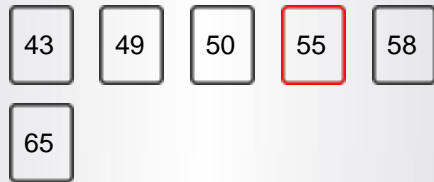

smartVue remote

smartVue share

super resolution

micro dimming

55HK5600

55HK5600