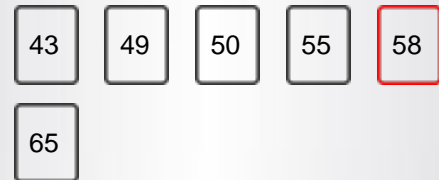

smartVue remote

smartVue share

super resolution

micro dimming

4K ULTRA HD SMARTVUE

58HK5600

58HK5600