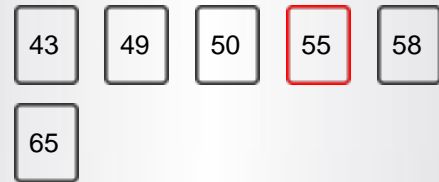

smartVue remote

smartVue share

super resolution

micro dimming

4K ULTRA HD SMARTVUE

55HK5600

55HK5600