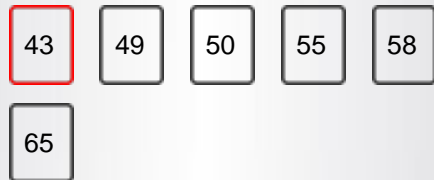

Dolby Vision 4K ULTRA HD SMARTVUE

43HK6100

43HK6100

- UHD 4K
- Dolby Vision HDR
- 4 HDMI, 2USB

DISPLAY

Screen Size	43"
Resolution	3840x2160

MAIN FEATURES

Smart TV	Yes
Processor Type	QUAD CORE
TV-DVD Combi	No