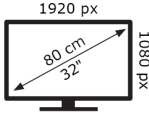

32 kWh/1000h