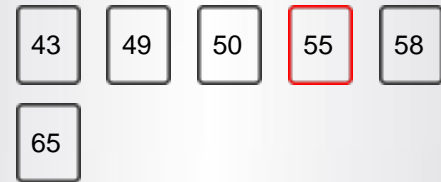

smartVue remote

smartVue share

super resolution

micro dimming

4K ULTRA HD SMARTVUE

55HK5600

55HK5600