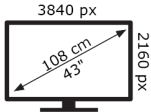

54 kWh/1000h