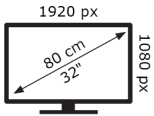

32 kWh/1000h