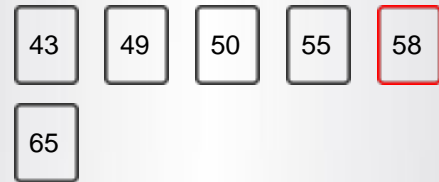

smartVue remote

smartVue share

super resolution

micro dimming

58HK5600

58HK5600