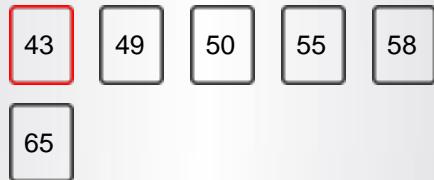

smartVue remote

smartVue share

super resolution

micro dimming

4K ULTRA HD SMARTVUE

43HK5600

43HK5600