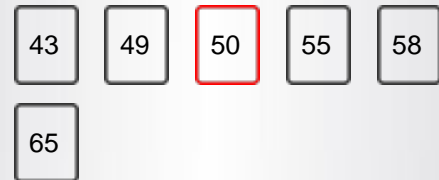

smartVue remote

smartVue share

super resolution

micro dimming

4K ULTRA HD SMARTVUE

50HK5600

50HK5600