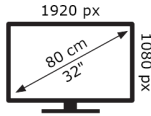

32 kWh/1000h