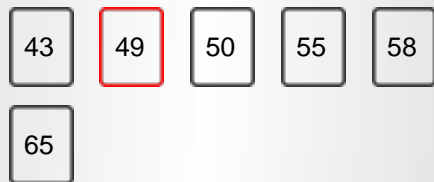

49HAK6151

49HAK6151

- UHD 4K
- Dolby Vision HDR
- Android TV
- 4 HDMI, 2USB

Dolby Vision 4K ULTRA HD androidtv

DISPLAY

Screen Size	49"
Resolution	3840x2160

MAIN FEATURES

Smart TV	Yes
Processor Type	QUAD CORE
TV-DVD Combi	No