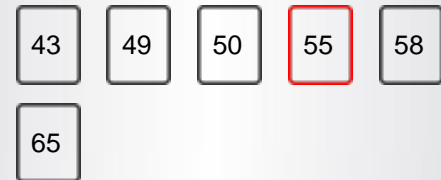

smartVue remote

smartVue share

super resolution

micro dimming

4K ULTRA HD SMARTVUE

55HK5600

55HK5600