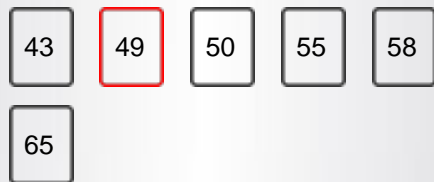

Dolby Vision 4K ULTRA HD androidtv

49HAK6150

49HAK6150

- UHD 4K
- Dolby Vision HDR
- Android TV
- 4 HDMI, 2USB

DISPLAY

| | |
|-------------|-----------|
| Screen Size | 49" |
| Resolution | 3840x2160 |

MAIN FEATURES