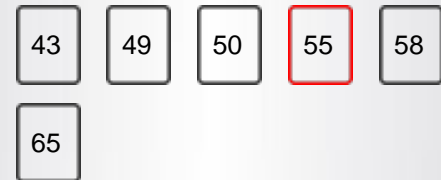

smartVue remote

smartVue share

super resolution

micro dimming

55HK5600

55HK5600