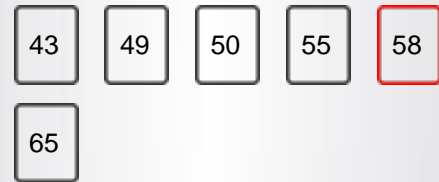

smartVue remote

smartVue share

super resolution

micro dimming

4K ULTRA HD SMARTVUE

58HK5600

58HK5600